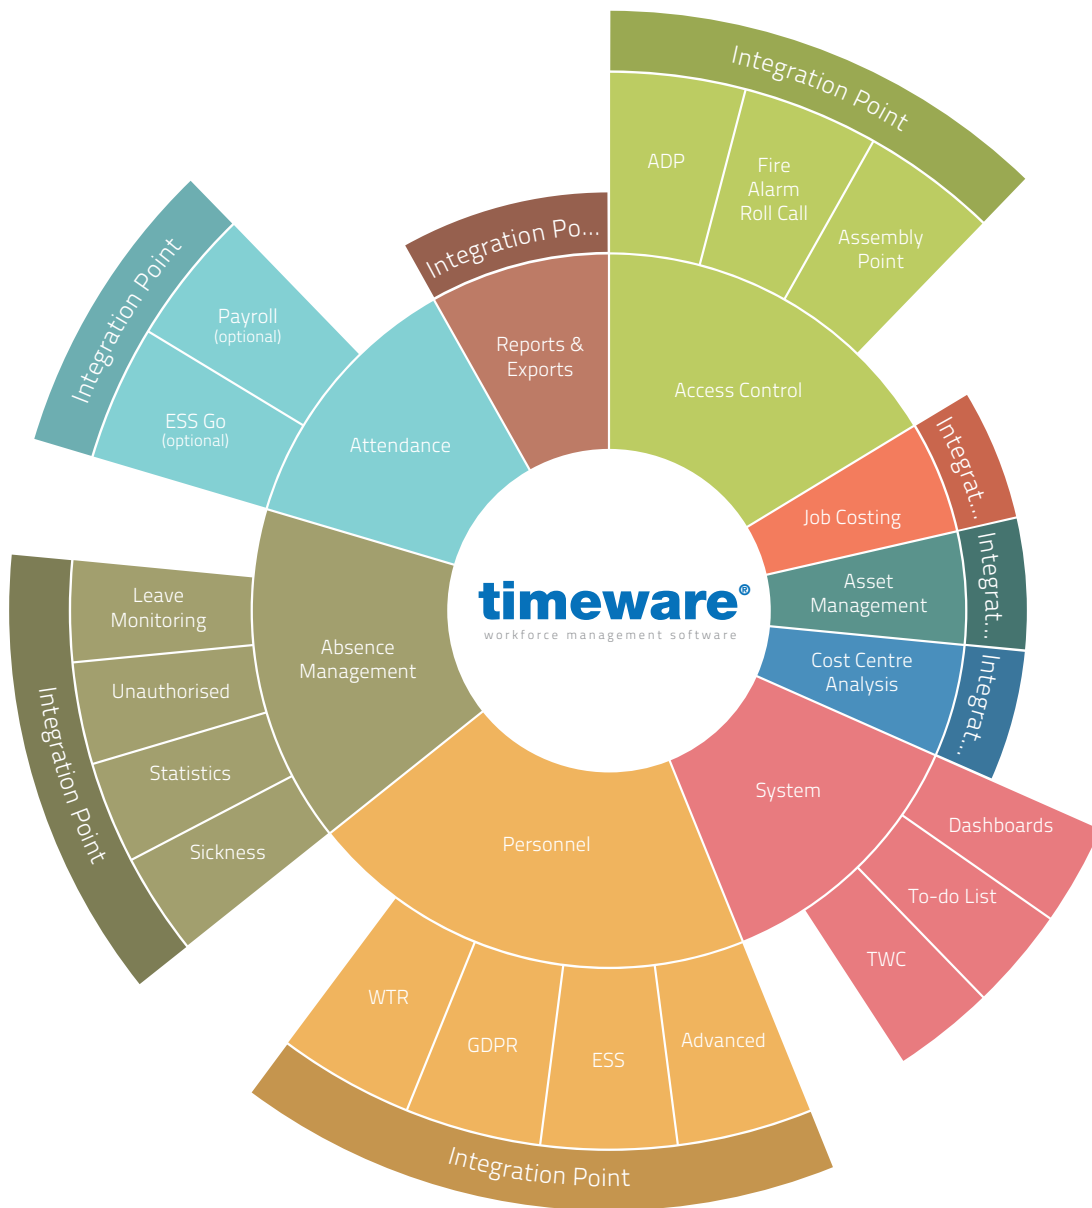

timeware®

workforce management software

Software Customisation Notes

Company: _____

For more information about timeware[®] products, version updates, datasheets and reports, please refer to the timeware[®] community website: